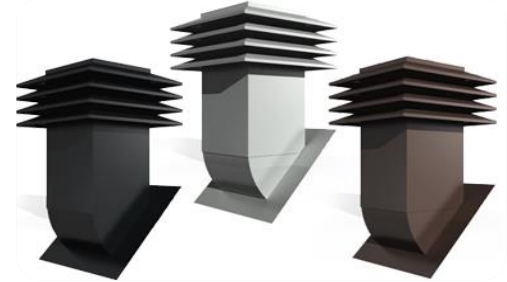

L'INFO

Available in four standard colors:
Grey - Brown - Black - Fusain

Optimum roof attic ventilator tilted in: 1 - 3 or 4 wings

1 WING

100 sq.ft to 400 sq.ft
134 sq³ / minute
Slope 2/12 to 18/12

3 WINGS

400 sq.ft to 700 sq. ft area
266 sq³ / minute
Slope 2/12 to 18/12

4 WINGS

1000 sq.ft to 1200 sq.ft
418 sq³ / minute
Slope 2/12 to 18/12

Conceived for the oblique roofs allows an optimal aeration, fresh in summer, dry in water.

Openings shaped straight from the structure of the ventilator, eliminate any need for long-term maintenance and prevent the intrusion of birds or rodents.

Deflectors anti-gusts prevents the infiltration of bad weather no matter the direction.

Wall and roof exhaust

With snare of 9"

Dimensions: 4", 5", 6"
and 10"

White - Brown - Black

For sloped roof

Dimensions: 4", 6" and 10"